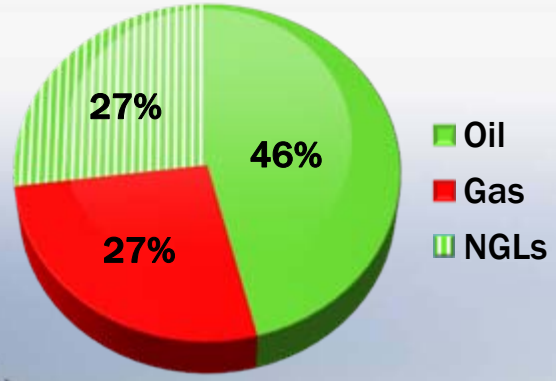

Maverick Basin

Eagleford Shale

Sales-Volumes Mix

■ APC ACREAGE ● ACTIVE APC DEVELOPMENT