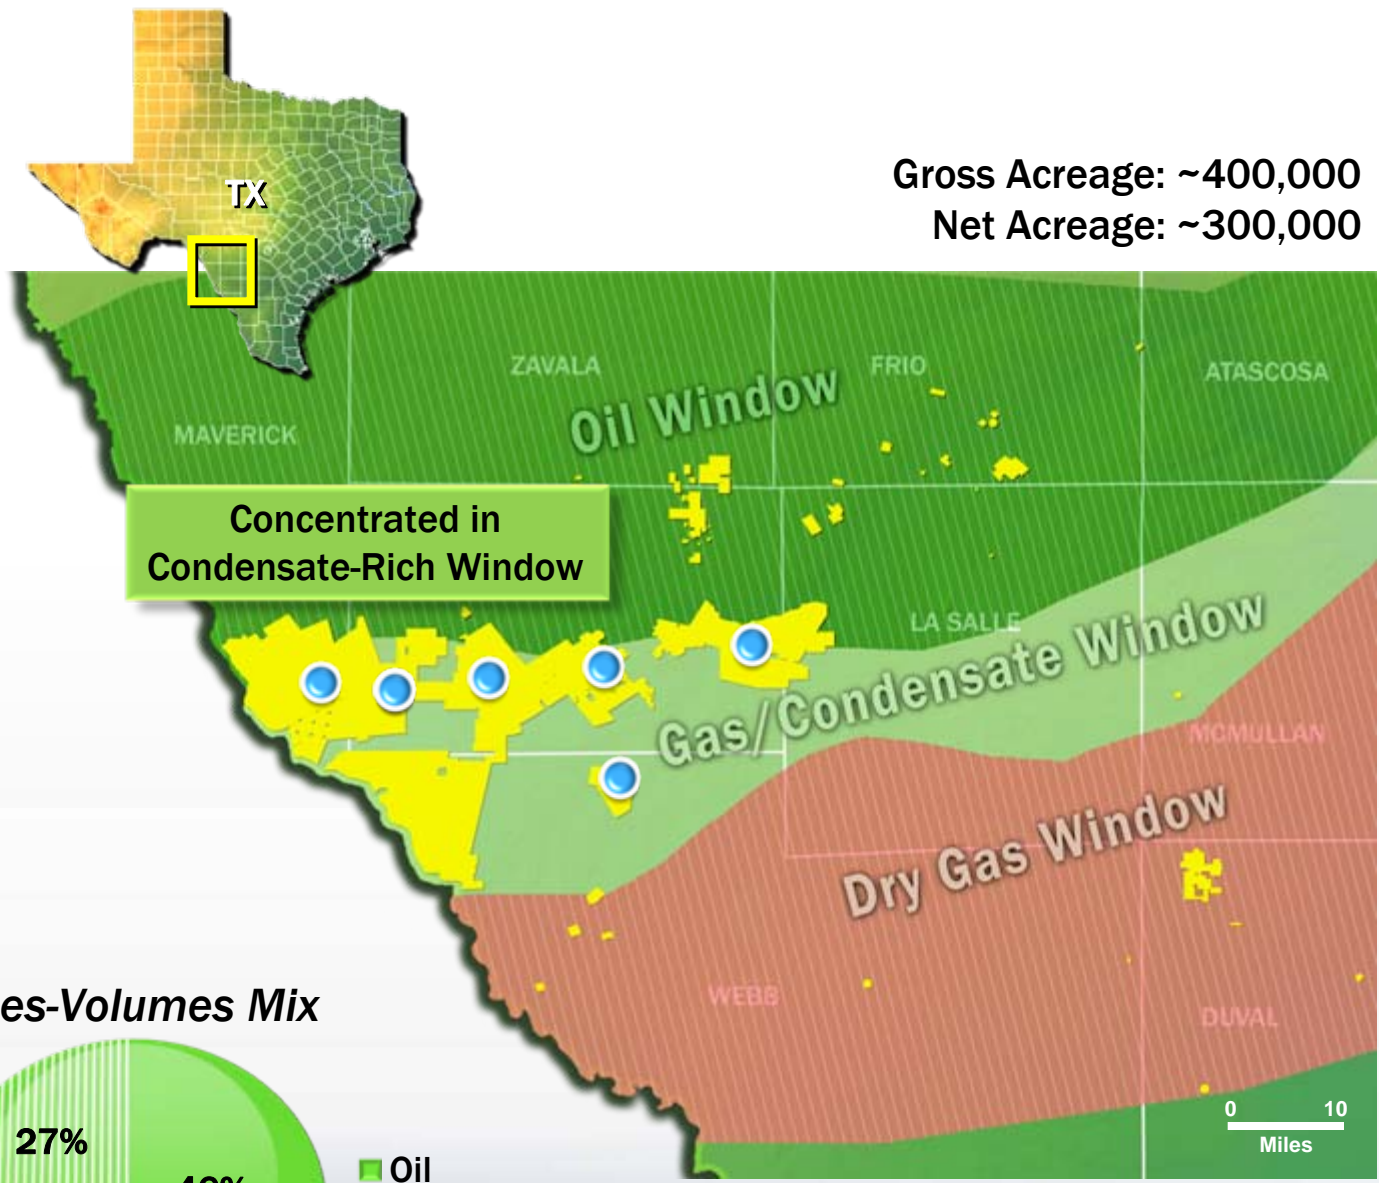

Maverick Basin

Eagleford Shale

Sales-Volumes Mix

■ APC ACREAGE ● ACTIVE APC DEVELOPMENT